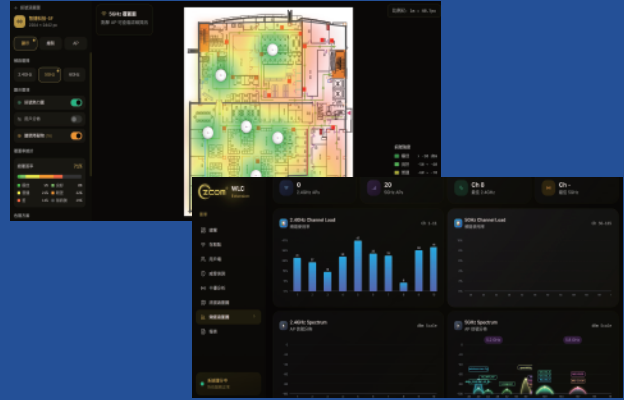

- **Advanced Anti-Interference Design**

Mitigates signal disruption caused by high ceilings and reflective metal surfaces, delivering stable, high-quality coverage.

- **Low-Latency Voice Transmission**

Optimized Wi-Fi prioritization ensures real-time delivery of voice and emergency broadcasts without interruption.

- **Seamless Roaming Performance**

Enables fast handover for uninterrupted connectivity during movement across areas, ensuring every command is delivered reliably.

Standalone or Centrally Managed via Z-COM WLC .NEW Platform

NEW is Z-COM's next-generation unified management platform —Network Extension with Wire and Wireless —representing our full commitment to converged wired and wireless network operations.

Core Principles of the NEW Platform