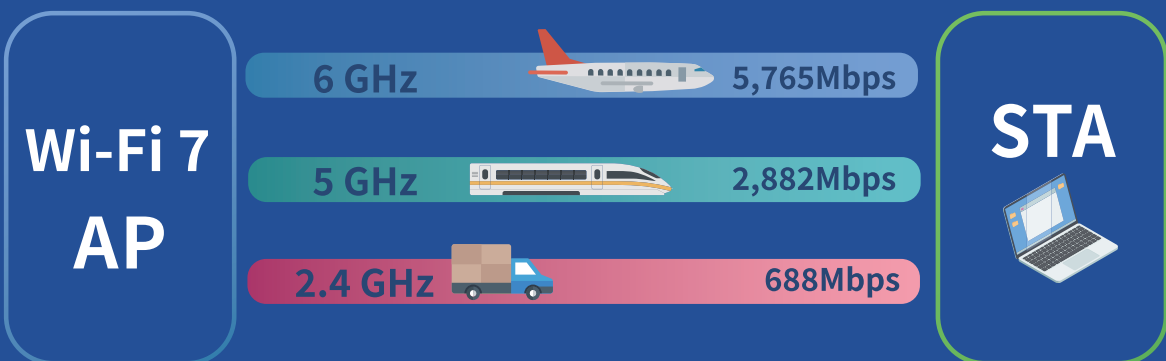

Single Unified Interface (Unified UI)
Wired + Wireless + AI Applications —one-click management

Native Wi-Fi Support
All ZCOM APs manageable —zero-barrier upgrades

Flexible branding & customization:

- Licensed white-label deployment available for partners and enterprise customers.

Modular Licensing
Dynamically activate modules as your needs grow

Tri-Band Wireless Performance

Security & Management

- WPA3 / 802.1X
- Rogue AP Detection
- Web UI / SSH / CLI

Physical Design

- Internal antennas x 6
- Ceiling / Wall Mount
- Size 200 x 200 x 37.7 mm